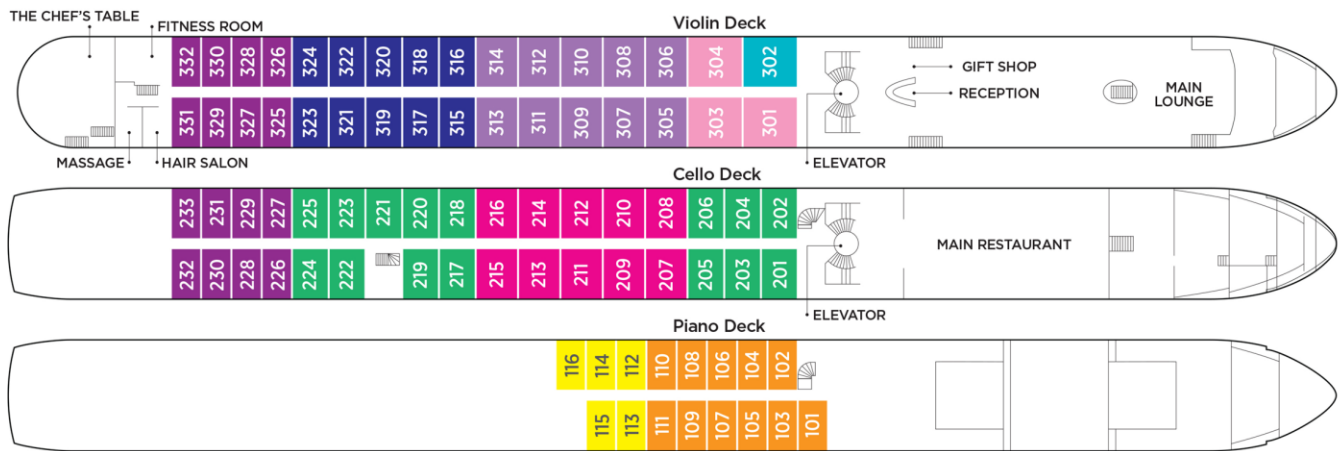

# ICONIC CHRISTMAS MARKETS

7-night cruise | December 15-22, 2024 | Aboard AmaReina

Twin Balcony Stateroom

Main Lounge

## ONBOARD FEATURES:

- » Panoramic Lounge with bar, piano and dance floor
- » Walking track, Sun Deck pool with swim-up bar and fitness room
- » Hair salon and massage services (additional costs apply)
- » Entertainment-On-Demand with high-speed Internet, movies, music and English-language TV
- » Marble bathrooms, multi-jet showers, soothing bath products, cotton bathrobes, slippers and hair dryer
- » Generous closet and storage space with in-room safe
- » Individually controlled air conditioning in stateroom

Category	Deck / Stateroom / Size
Suite	Violin / French & Outside Balcony - 300 sq. ft.
AA+	Violin / French & Outside Balcony - 290 sq. ft.
AA	Violin / French & Outside Balcony - 235 sq. ft.
AB	Cello / French & Outside Balcony - 235 sq. ft.
BA	Violin / French & Outside Balcony - 210 sq. ft.
BB	Cello / French & Outside Balcony - 210 sq. ft.
C	Violin & Cello / French Balcony - 170 sq. ft.
D	Piano / Fixed Windows - 160 sq. ft.
E	Piano / Fixed Windows - 160 sq. ft.